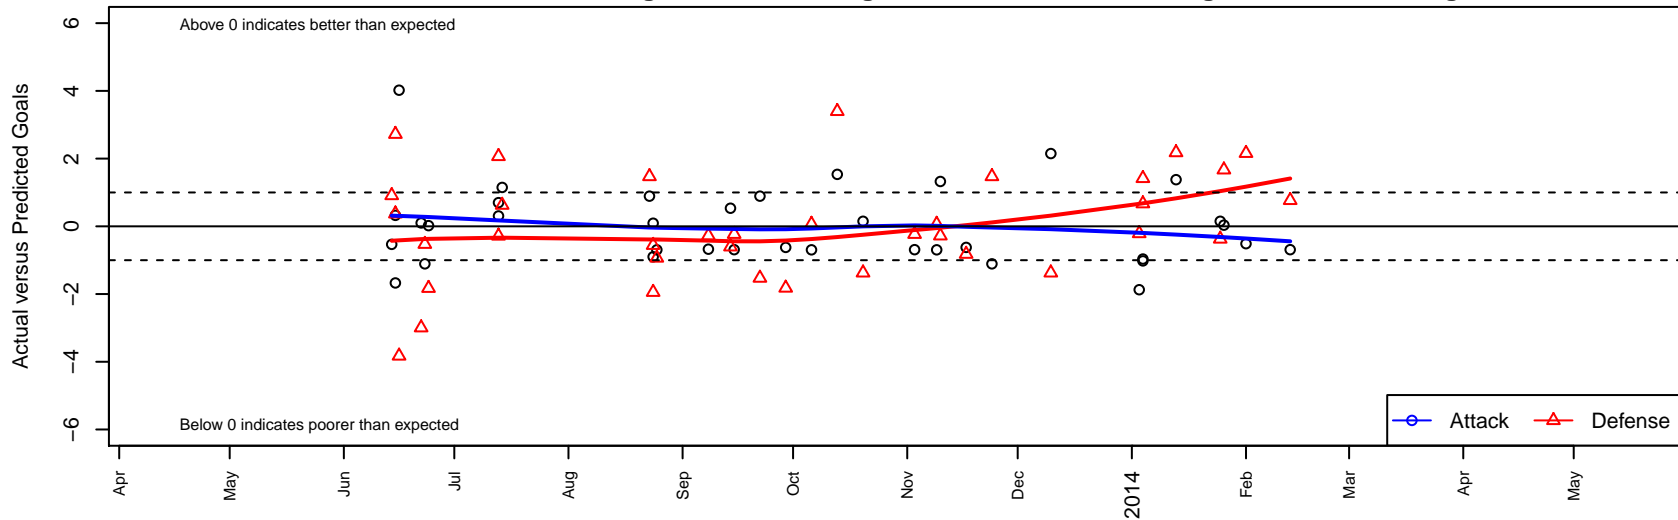

Crossfire Premier B B98
Dots are actual minus expected GF (blue circles) and GA (red triangles).
Blue line is smoothed change in attack strength. Red is smoothed change in defense strength.